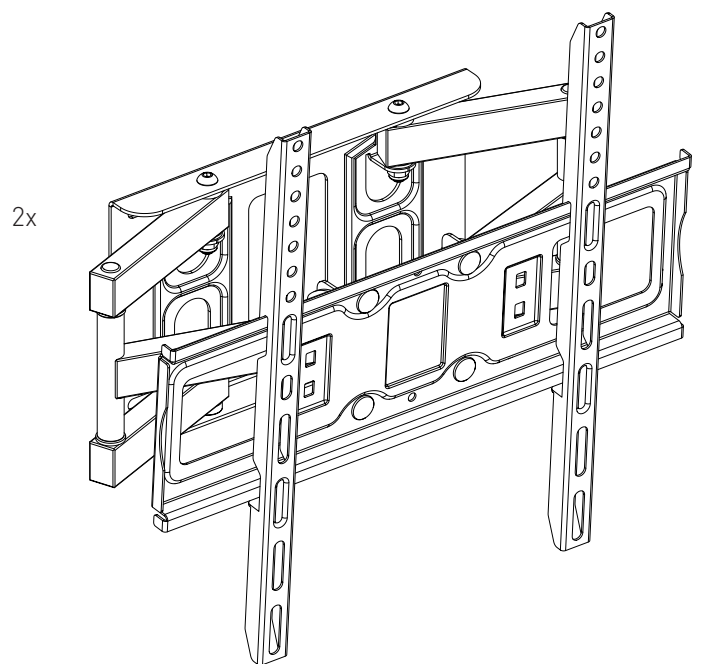

TV/MONITOR TRIPLE EXTENSION

Instruction Manual
Bedienungsanleitung
Mode d'emploi

PARTS

[dimensions in mm / different scales]
No extra or spare parts listed!

BAG 1

20x

20x

20x

BAG 2

4x

4x

4x

BAG 3

8x

8x

8x