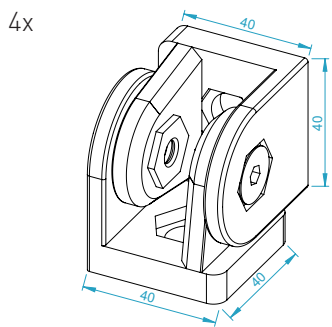

TV/MONITOR TRIPLE EXTENSION

Instruction Manual
Bedienungsanleitung
Mode d'emploi

PARTS

[dimensions in mm / different scales]
No extra or spare parts listed!

BAG 1

20x

20x

20x

BAG 2

4x

4x

4x

BAG 3

8x

8x

8x