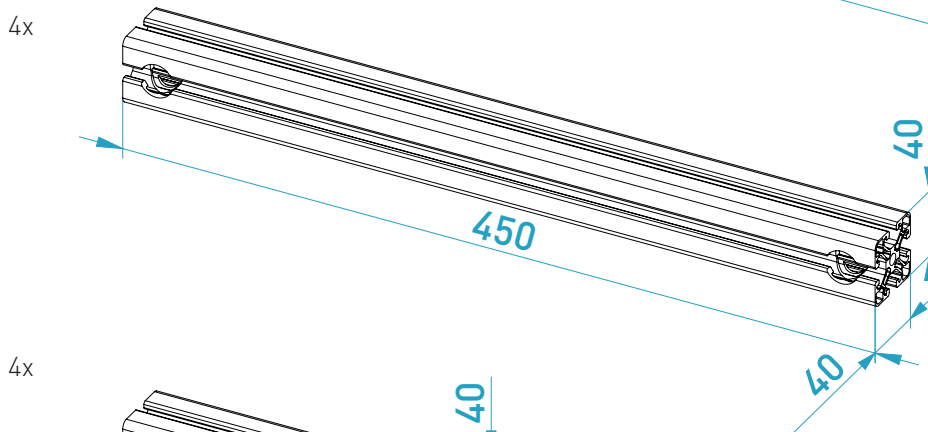

TV/MONITOR TRIPLE EXTENSION

Instruction Manual
Bedienungsanleitung
Mode d'emploi

PARTS

[dimensions in mm / different scales]
No extra or spare parts listed!

BAG 1

20x

20x

20x

BAG 2

4x

4x

4x

BAG 3

8x

8x

8x