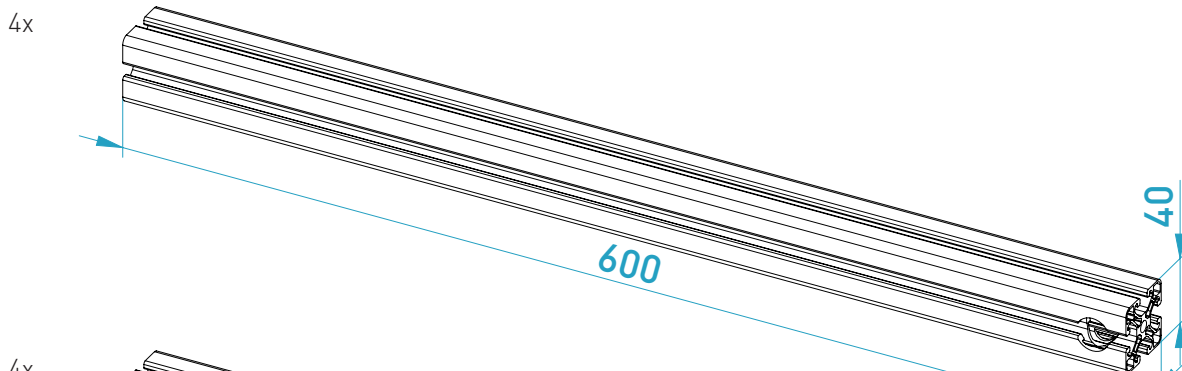

TV/MONITOR TRIPLE EXTENSION

Instruction Manual
Bedienungsanleitung
Mode d'emploi

PARTS

[dimensions in mm / different scales]
No extra or spare parts listed!

BAG 1

20x

20x

20x

BAG 2

4x

4x

4x

BAG 3

8x

8x

8x