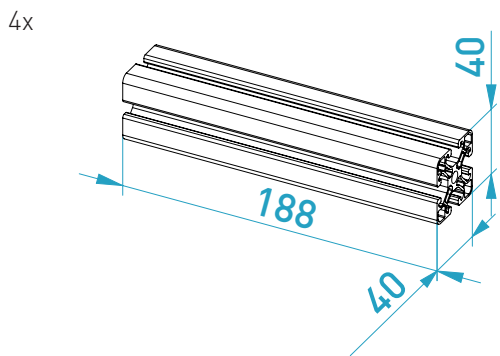

TV/MONITOR TRIPLE EXTENSION

Instruction Manual
Bedienungsanleitung
Mode d'emploi

PARTS

[dimensions in mm / different scales]
No extra or spare parts listed!

BAG 1

20x

20x

20x

BAG 2

4x

4x

4x

BAG 3

8x

8x

8x